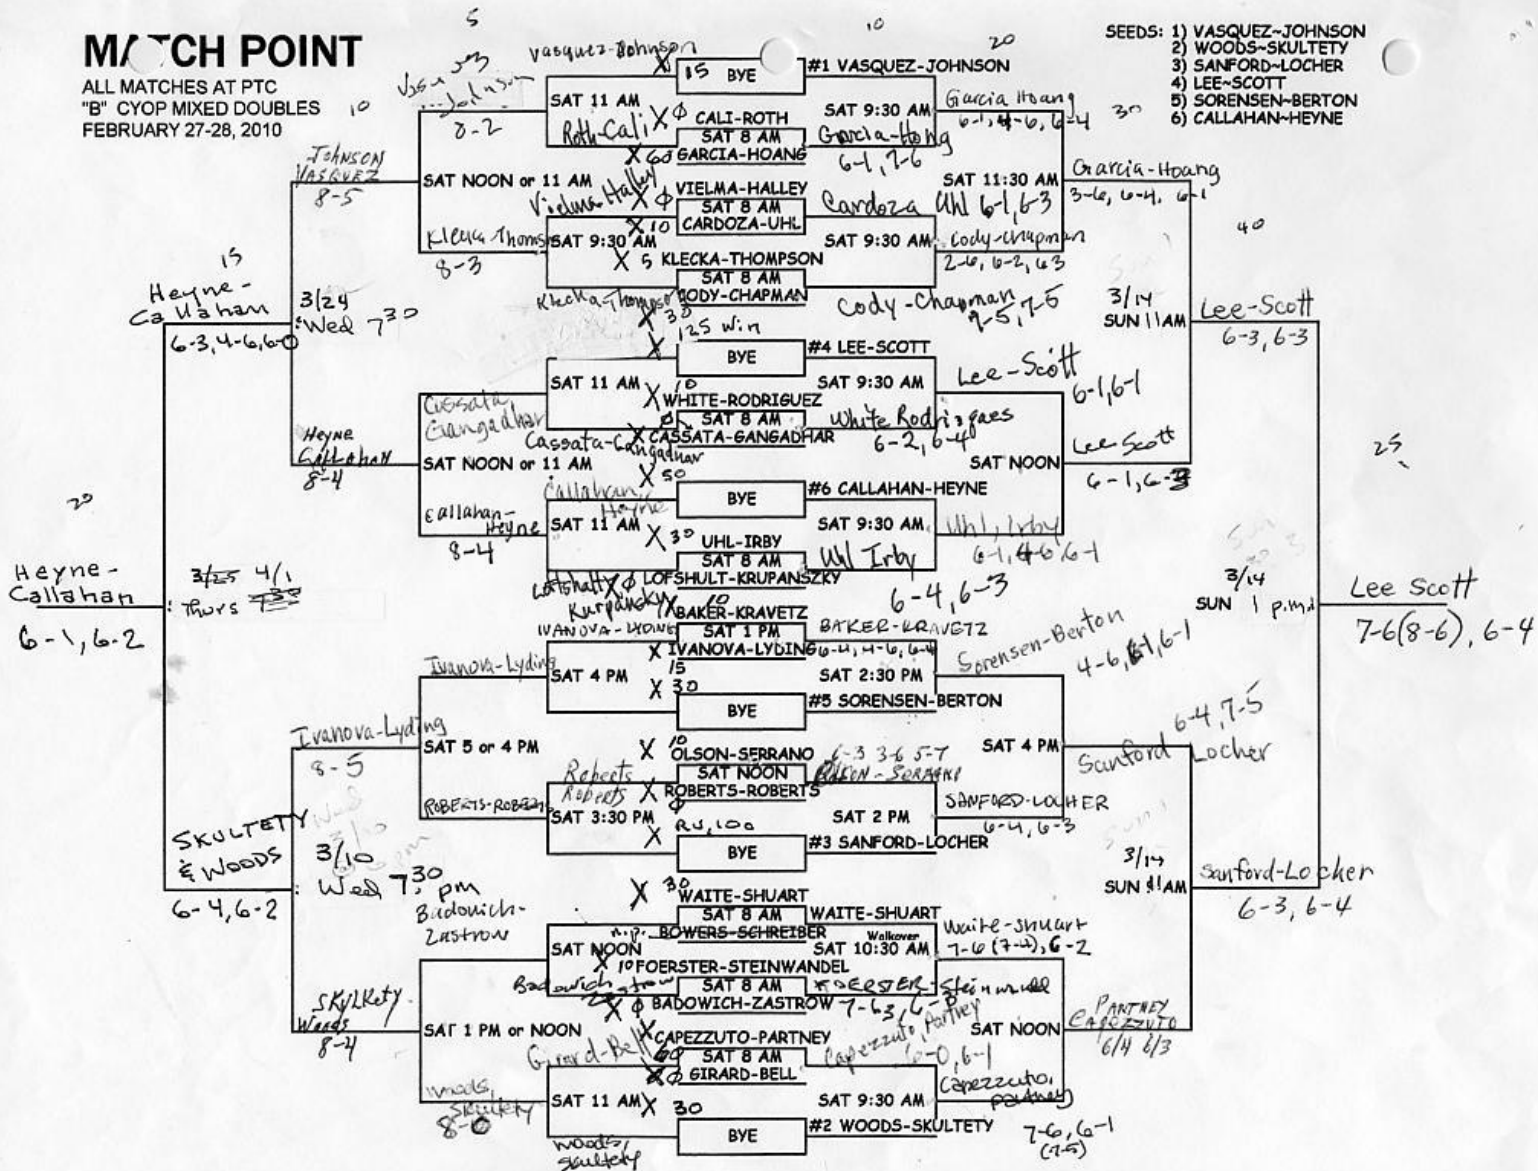

MATCH POINT

ALL MATCHES AT PTC
"A" CYOP MIXED DOUBLES
FEBRUARY 27-28, 2010

- SEEDS: 1) SERRANO-GOMEZ
2) CHAIYANAN-BLANCHARD
3) EMMRICH-FILANI
4) DEVER-ROBISON

MATCH POINT

ALL MATCHES AT PTC
"B" CYOP MIXED DOUBLES
FEBRUARY 27-28, 2010

- SEEDS: 1) VASQUEZ-JOHNSON
2) WOODS-SKULTETY
3) SANFORD-LOCHER
4) LEE-SCOTT
5) SORENSEN-BERTON
6) CALLAHAN-HEYNE

MATCH POINT

ALL MATCHES AT PTC
 "C" CYOP MIXED DOUBLES
 FEBRUARY 27-28, 2010

- SEEDS: 1) HAVLIK-WESTMORELAND
 2) TIANO-EKLUND
 3) PENNY-CLEAVES
 4) WEIR-EDENHOFER