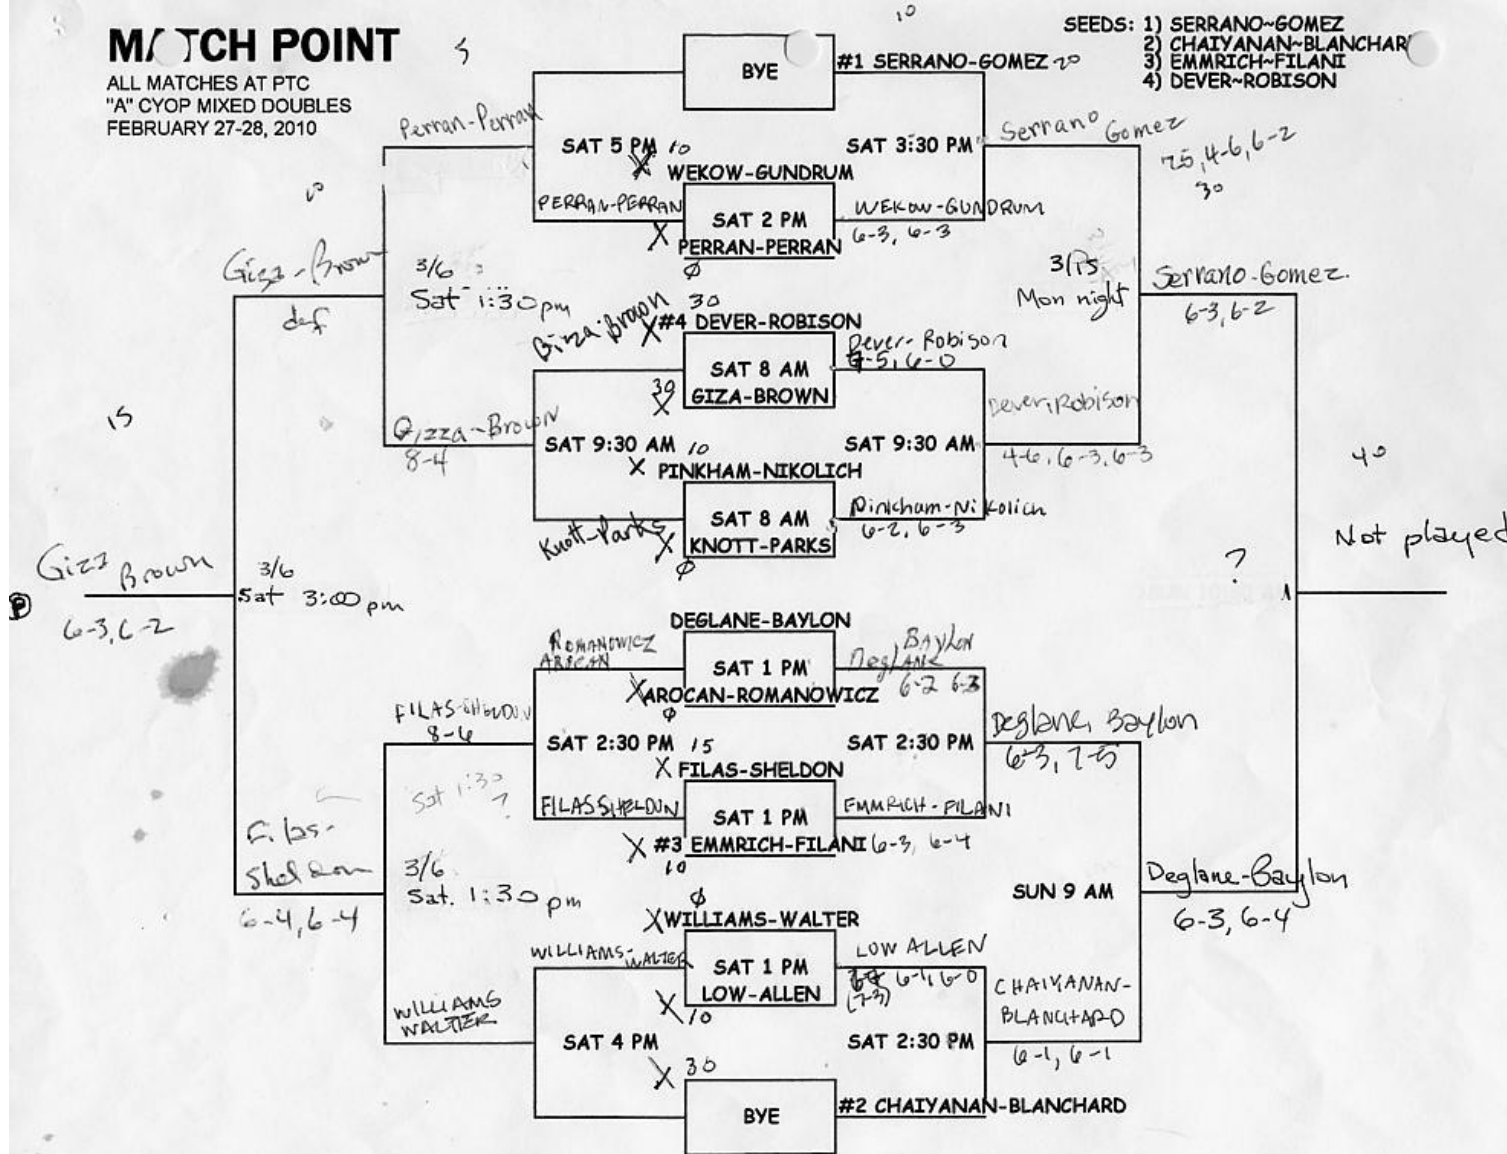

MATCH POINT

ALL MATCHES AT PTC
"A" CYOP MIXED DOUBLES
FEBRUARY 27-28, 2010

- SEEDS: 1) SERRANO-GOMEZ
2) CHAIYANAN-BLANCHARD
3) EMMRICH-FILANI
4) DEVER-ROBISON

MATCH POINT

ALL MATCHES AT PTC
"B" CYOP MIXED DOUBLES
FEBRUARY 27-28, 2010

- SEEDS: 1) VASQUEZ-JOHNSON
2) WOODS-SKULTETY
3) SANFORD-LOCHER
4) LEE-SCOTT
5) SORENSEN-BERTON
6) CALLAHAN-HEYNE

MATCH POINT

ALL MATCHES AT PTC
 "C" CYOP MIXED DOUBLES
 FEBRUARY 27-28, 2010

- SEEDS: 1) HAVLIK-WESTMORELAND
 2) TIANO-EKLUND
 3) PENNY-CLEAVES
 4) WEIR-EDENHOFER